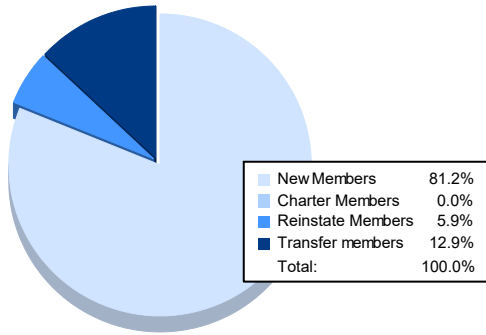

Year	New Clubs	Dropped Clubs	Gain/ Loss Clubs	New Members	Charter Members	Reinstate Members	Transfer Members	Total Member Added	Total Members Dropped	Gain/ Loss Members
2016-2017	0	1	-1	223	0	1	11	235	299	-64
2017-2018	0	2	-2	166	1	9	8	184	276	-92
2018-2019	0	1	-1	167	0	3	9	179	262	-83
2019-2020	0	3	-3	126	2	4	14	146	315	-169
2020-2021	0	4	-4	69	0	5	11	85	279	-194
<b>Average</b>	<b>0</b>	<b>2</b>	<b>-2</b>	<b>150</b>	<b>1</b>	<b>4</b>	<b>11</b>	<b>166</b>	<b>286</b>	<b>-120</b>

### Membership Composition June 2021 Cumulative