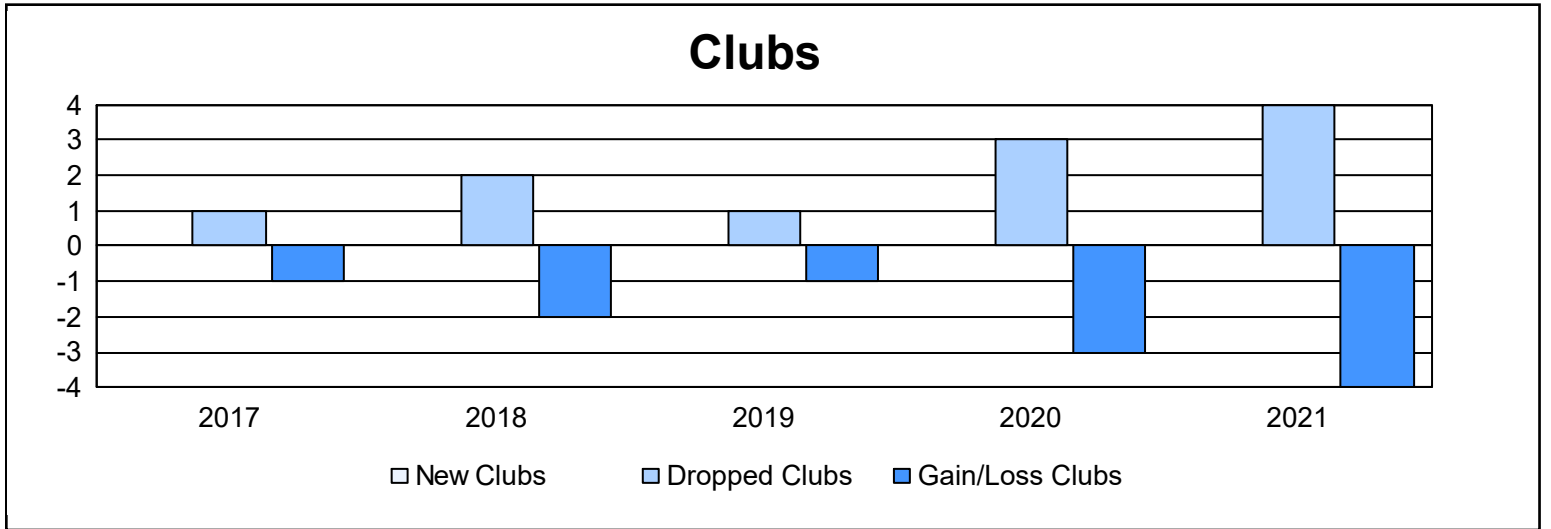

Year	New Clubs	Dropped Clubs	Gain/ Loss Clubs	New Members	Charter Members	Reinstate Members	Transfer Members	Total Member Added	Total Members Dropped	Gain/ Loss Members
2016-2017	0	1	-1	223	0	1	11	235	299	-64
2017-2018	0	2	-2	166	1	9	8	184	276	-92
2018-2019	0	1	-1	167	0	3	9	179	262	-83
2019-2020	0	3	-3	126	2	4	14	146	315	-169
2020-2021	0	4	-4	69	0	5	11	85	279	-194
<b>Average</b>	<b>0</b>	<b>2</b>	<b>-2</b>	<b>150</b>	<b>1</b>	<b>4</b>	<b>11</b>	<b>166</b>	<b>286</b>	<b>-120</b>

### Membership Composition June 2021 Cumulative