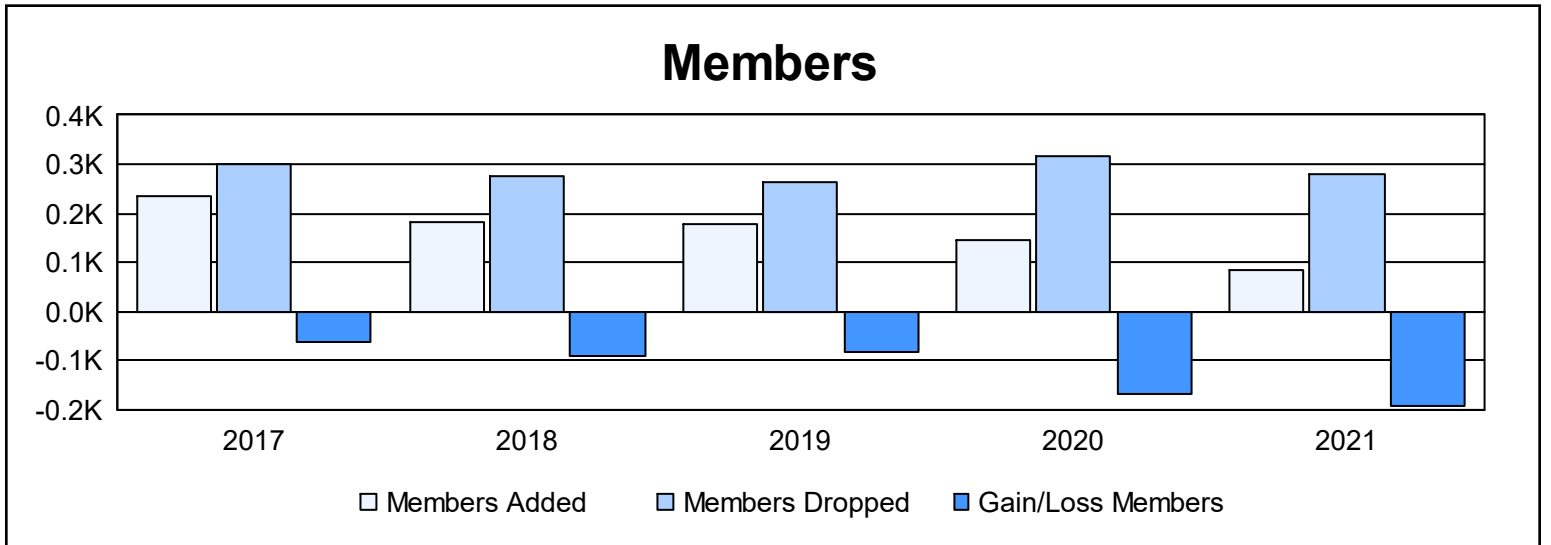

Year	New Clubs	Dropped Clubs	Gain/ Loss Clubs	New Members	Charter Members	Reinstate Members	Transfer Members	Total Member Added	Total Members Dropped	Gain/ Loss Members
2016-2017	0	1	-1	223	0	1	11	235	299	-64
2017-2018	0	2	-2	166	1	9	8	184	276	-92
2018-2019	0	1	-1	167	0	3	9	179	262	-83
2019-2020	0	3	-3	126	2	4	14	146	315	-169
2020-2021	0	4	-4	69	0	5	11	85	279	-194
<b>Average</b>	<b>0</b>	<b>2</b>	<b>-2</b>	<b>150</b>	<b>1</b>	<b>4</b>	<b>11</b>	<b>166</b>	<b>286</b>	<b>-120</b>

### Membership Composition June 2021 Cumulative